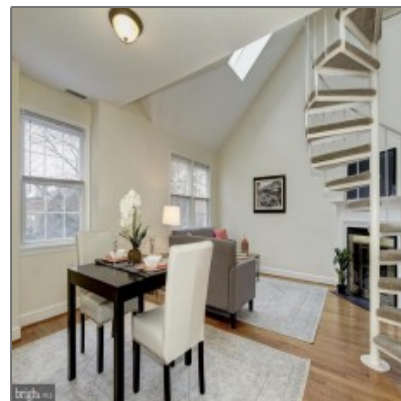

Residential For Sale

1,129 Sqft - 2226 WASHINGTON, SILVER SPRING, Maryland 20910

Basic Details

Property Type: **Residential**

Listing Type: **For Sale**

Listing ID: **1001007033**

Price: **\$289,765**

Bedrooms: **2**