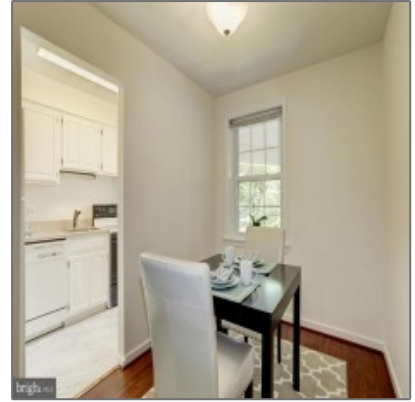

# Residential For Sale

863 Sqft - 2206 WASHINGTON, SILVER SPRING,  
Maryland 20910