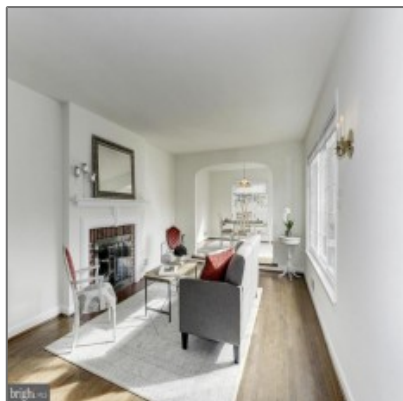

## Basic Details

Property Type: **Residential**

Listing Type: **For Sale**

Listing ID: **1002375198**

Price: **\$650,000**

Bedrooms: **4**

Bathrooms: **3**

Half Bathrooms: **1**