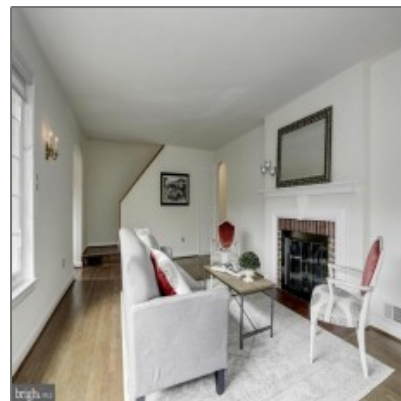

## Basic Details

Property Type: **Residential**

Listing Type: **For Sale**

Listing ID: **1002375198**

Price: **\$650,000**

Bedrooms: **4**

Bathrooms: **3**

Half Bathrooms: **1**