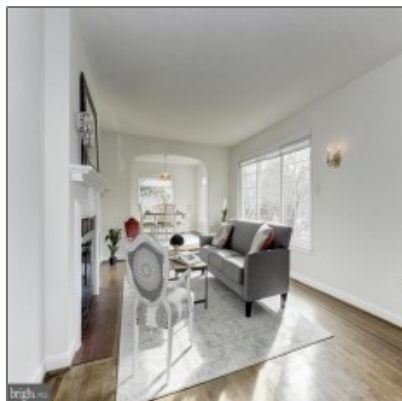

## Basic Details

Property Type: **Residential**

Listing Type: **For Sale**

Listing ID: **1002375198**

Price: **\$650,000**

Bedrooms: **4**

Bathrooms: **3**

Half Bathrooms: **1**