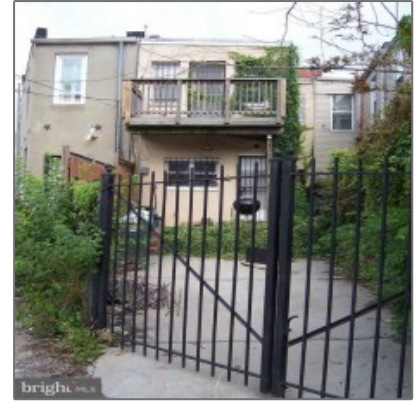

# Residential Lease

- 2009 VERMONT NW, WASHINGTON, District Of Columbia 20001

## Basic Details

Property Type: **Residential Lease**

Listing Type:

Listing ID: **1003662640**

Price: **\$3,400**

Bedrooms: **2**

Bathrooms: **2**

Year Built: **1910**