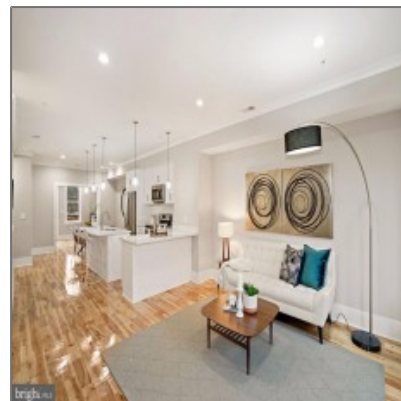

Residential For Sale

1,770 Sqft - 1616 26TH SE, WASHINGTON,
District Of Columbia 20020

Basic Details

Property Type: **Residential**

Listing Type: **For Sale**

Listing ID: **DCDC474842**

Price: **\$535,000**