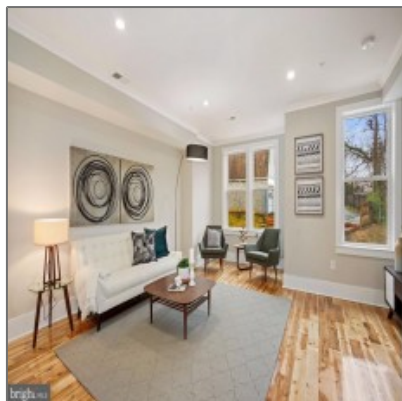

Residential For Sale

1,770 Sqft - 1616 26TH SE, WASHINGTON,
District Of Columbia 20020

Basic Details

Property Type: **Residential**

Listing Type: **For Sale**

Listing ID: **DCDC474842**

Price: **\$535,000**