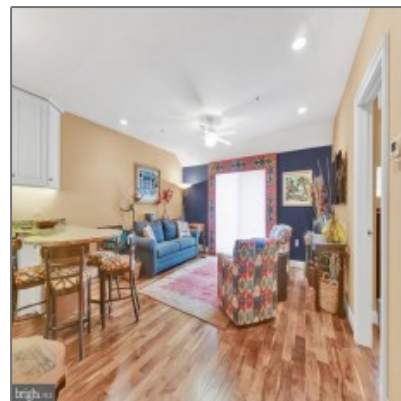

# Residential For Sale

749 Sqft - 2331 OLD COURT, BALTIMORE,  
Maryland 21208