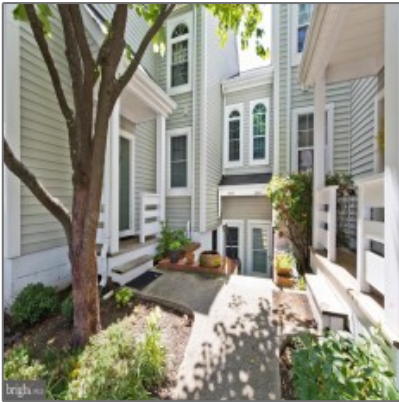

Residential For Sale

894 Sqft - 2900 YARLING, FALLS CHURCH,
Virginia 22042

Basic Details

Property Type: **Residential**

Listing Type: **For Sale**

Listing ID: **VAFX1136052**

Price: **\$299,000**

Bedrooms: **1**

Bathrooms: **1**

Sqft: **894 Sqft**

Year Built: **1985**

Country: **US**

State: **VA**

County: **FAIRFAX**

City: **FALLS CHURCH**

Zipcode: **22042**

Features

Roof Deck:

Shingle, Composite

Address Map

Street: **YARLING**

Street Number: **2900**

Floor Number: **1**

Longitude: **W78° 47' 3.6"**