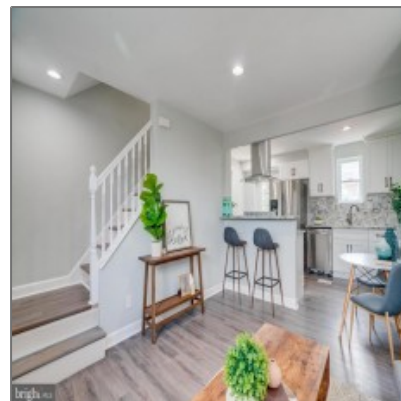

# Residential For Sale

1,200 Sqft - 5445 B SE, WASHINGTON, District Of Columbia 20019