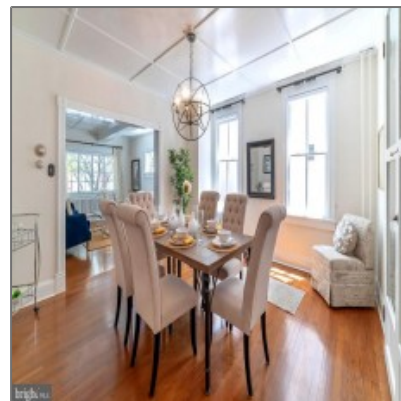

Residential For Sale

3,850 Sqft - 217 KING GEORGE, ANNAPOLIS,
Maryland 21401

Basic Details

Property Type: **Residential**

Listing Type: **For Sale**

Listing ID: **MDAA440418**

Price: **\$1,550,000**

Bedrooms: **5**