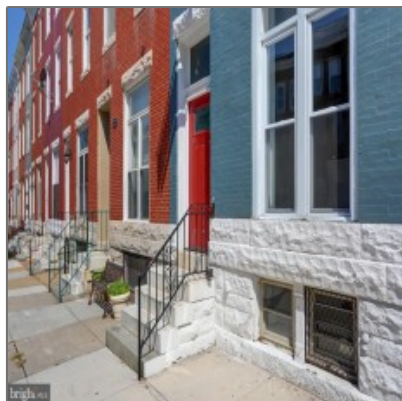

Residential For Sale

1,900 Sqft - 324 22ND, BALTIMORE, Maryland
21218

Basic Details

Property Type: **Residential**

Listing Type: **For Sale**

Listing ID: **MDBA519734**

Price: **\$268,900**

Bedrooms: **4**

Zipcode: **21218**

Features

Fence: **Rear**

Parking: **Concrete driveway**

Address Map

Street: **22ND**

Street Number: **324**

Longitude: **W77° 23' 17.3"**