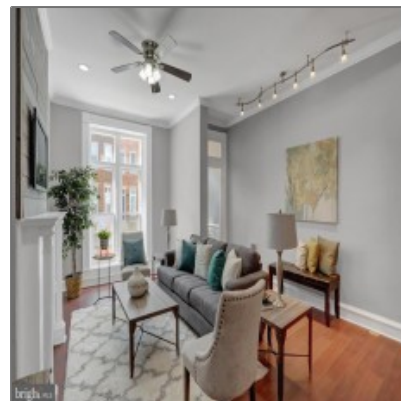

Residential For Sale

1,900 Sqft - 324 22ND, BALTIMORE, Maryland
21218

Basic Details

Property Type: **Residential**

Listing Type: **For Sale**

Listing ID: **MDBA519734**

Price: **\$268,900**

Bedrooms: **4**